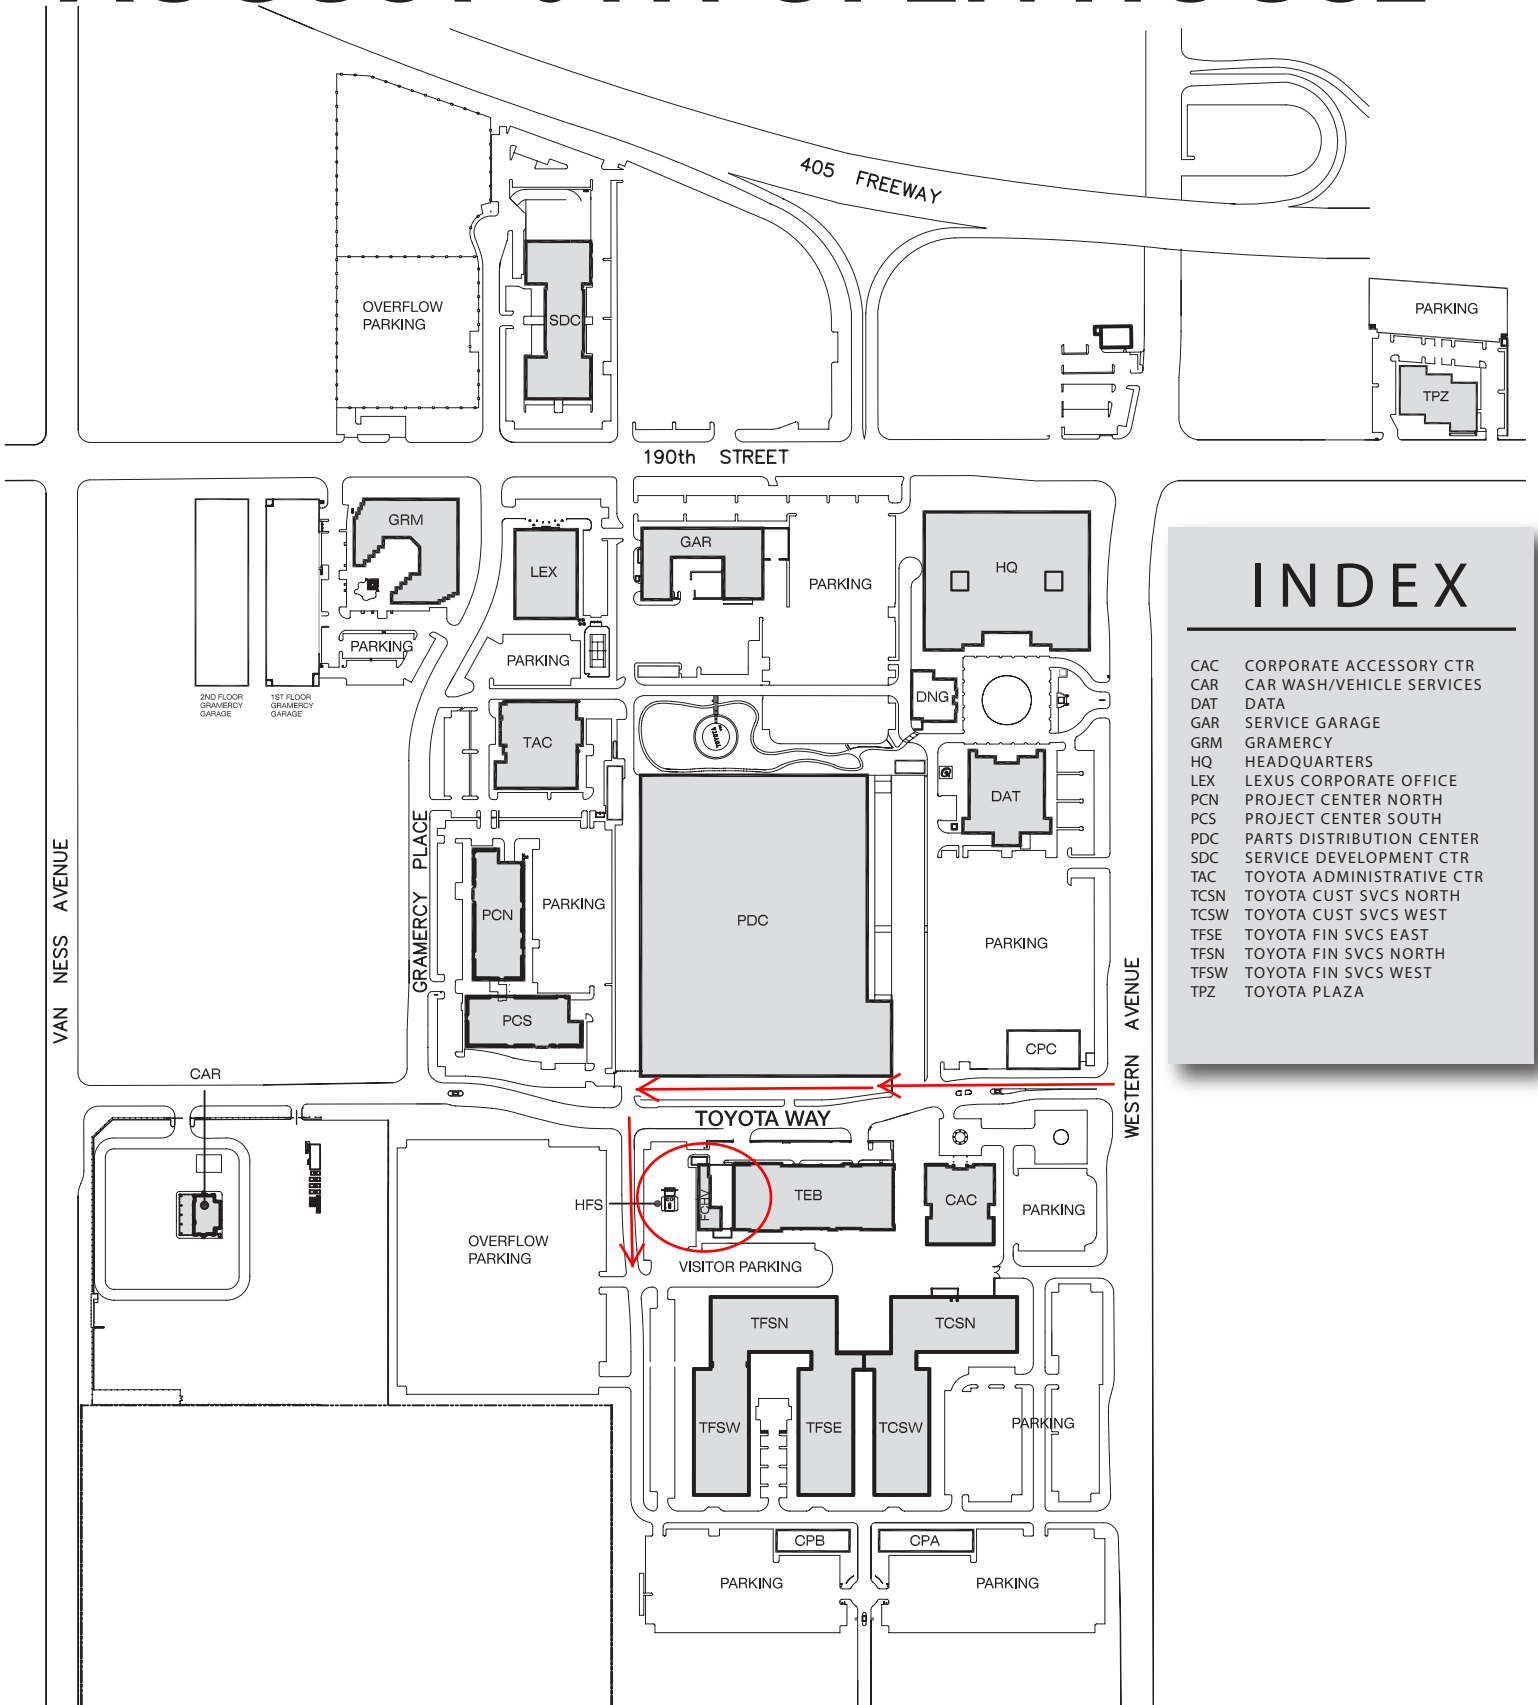

AUGUST 6TH OPEN HOUSE

INDEX

CAC	CORPORATE ACCESSORY CTR
CAR	CAR WASH/VEHICLE SERVICES
DAT	DATA
GAR	SERVICE GARAGE
GRM	GRAMERCY
HQ	HEADQUARTERS
LEX	LEXUS CORPORATE OFFICE
PCN	PROJECT CENTER NORTH
PCS	PROJECT CENTER SOUTH
PDC	PARTS DISTRIBUTION CENTER
SDC	SERVICE DEVELOPMENT CTR
TAC	TOYOTA ADMINISTRATIVE CTR
TCSN	TOYOTA CUST SVCS NORTH
TCSW	TOYOTA CUST SVCS WEST
TFSE	TOYOTA FIN SVCS EAST
TFSN	TOYOTA FIN SVCS NORTH
TFSW	TOYOTA FIN SVCS WEST
TPZ	TOYOTA PLAZA